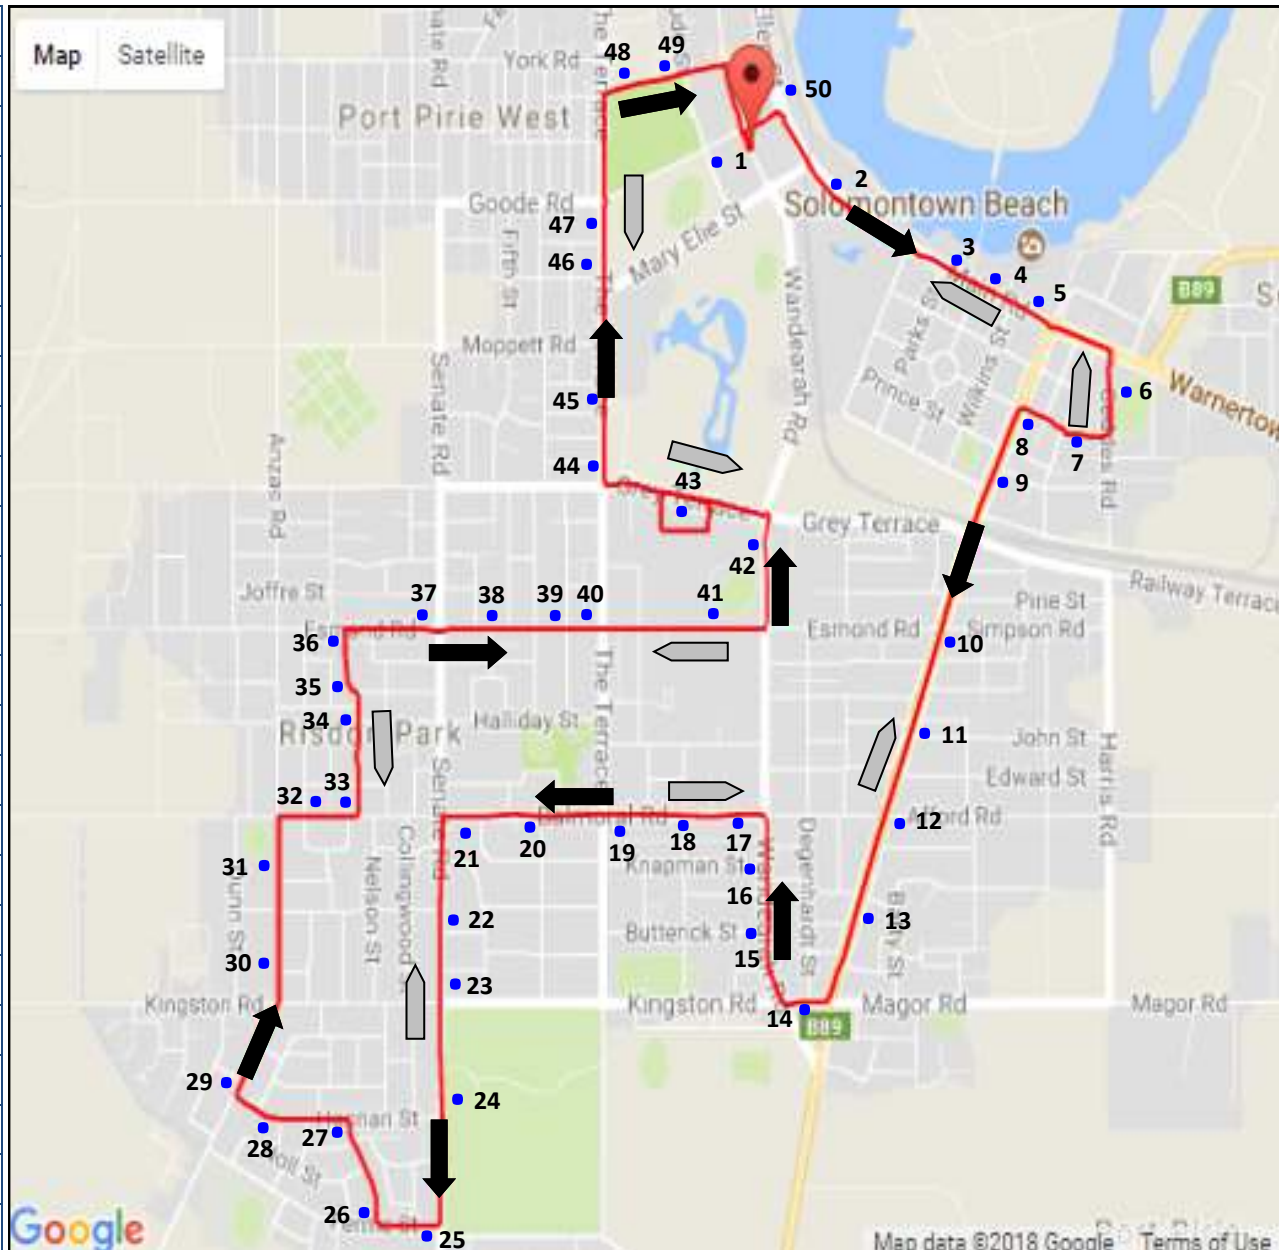

"A" RUN - CLOCKWISE FOLLOW

"B" RUN - ANTI-CLOCKWISE FOLLOW

STOP NUMBERS & LOCATIONS

1	Woolworths - Florence St
2	McDonalds
3	Fishermans Wharf
4	Skate Pk
5	Caltex
6	Geddes Rd
7	Gallagher Village
8	Moorehouse St
9	Solomontown Kindy
10	Relish on the Corner
11	Whiskars Deli
12	Cnr Afford Rd
13	Three Chain Rd South
14	Kingston Rd
15	Wandearah Rd & Butterick St
16	Wandearah & Knapman St
17	Cnr O'Loughlin & Balmoral Rd
18	Balmoral Rd & Murdoch St
19	Cnr Balmoral Rd & The Terrace
20	Balmoral Rd & South St
21	On the Run
22	Senate Rd & Jervis St
23	Cnr Senate & Kingston Rds
24	Golf Course
25	Senate Rd & Ferme St

STOP NUMBERS & LOCATIONS

26	Ferme St & Creasy St
27	Hannan St & Creasy St
28	Baptist Church
29	Cnr Hannan St & Pt Davis Rd
30	Anzac Rd South
31	Airdale Primary School
32	Balmoral Rd Shops
33	Cnr Caldicott St & Balmoral Rd
34	Caldicott St & Hacket St
35	Boystown
36	Esmond Rd & Threadgold St
37	Mac's Corner
38	Esmond Rd & Campbell St
39	Esmond Rd & Alfred St
40	Cnr Esmond Rd & The Terrace
41	Boats & Bikes
42	Wandearah Rd Repco
43	Centro Plaza Car Park
44	RSL
45	The Terrace Tennis Centre
46	The Terrace TAFE
47	Pirie West Primary School
48	Alexander St - Hospital
49	Cnr Alexander & Gertrude St
50	Mensland

Contractor: Davkent Pty Ltd

61 Esmond Road

Port Pirie SA 5540

Ph 8632 2666

Proprietor: David Kent

CITY LOOP SERVICE TIME TABLE

A' Route - Clockwise ↓ □
Leaves the City and runs via Main Road
Solomontown.

'B' Route - Counter Clockwise ↑ □
Leaves the City and runs via
Alexander Street and The Terrace.

∇ First & last runs begin and end at corner of Main & Three Chain Roads.

Please Note:

Concession Cards must be shown to the driver when purchasing a ticket.

NO service on Public Holidays

BUS FARES - As of 1st July 2024