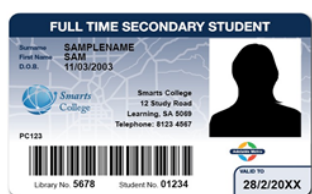

Approved Concession and Student Passes, provincial cities and country passenger bus services

DHS also provide an interim card as above.

The University of Adelaide has two styles of student card

All cards must be current at time of travel.