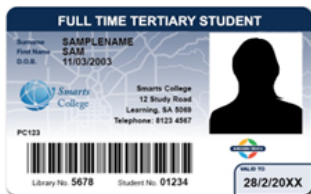

Approved Concession and Student Passes, provincial cities and country passenger bus services

DHS also provide an interim card as above.

The University of Adelaide has two styles of student card

All cards must be current at time of travel.