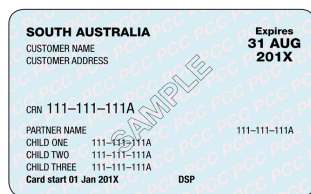

Approved Concession and Student Passes, provincial cities and country passenger bus services

DHS also provide an interim card as above.

The University of Adelaide has two styles of student card

All cards must be current at time of travel.